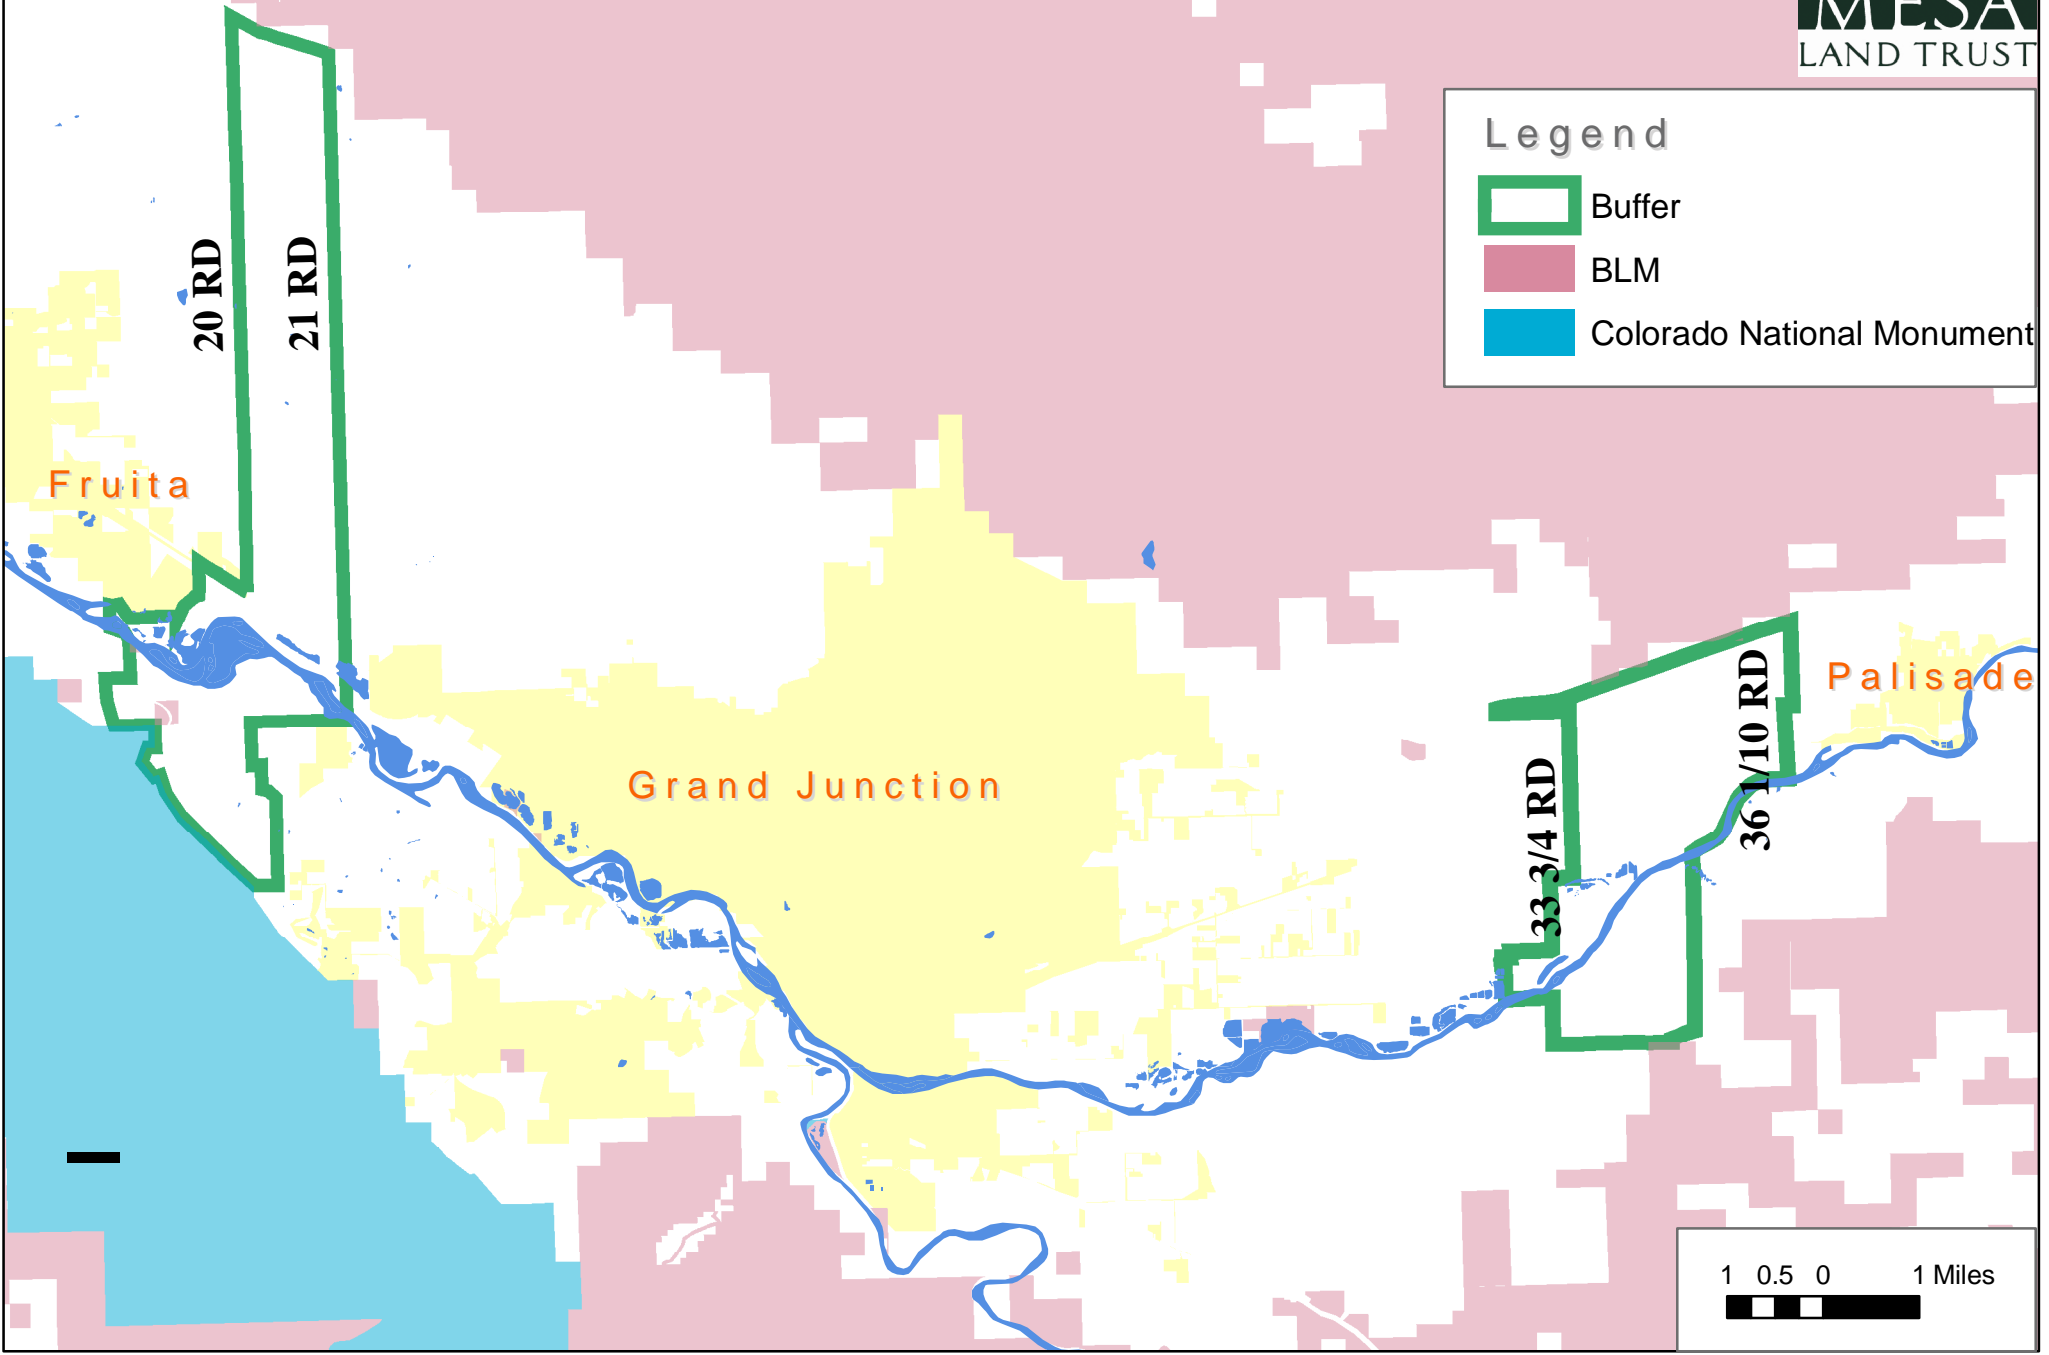

Mesa County Community Separator Project

Mesa County, Grand Junction, Fruita & Palisade

Legend

-  Buffer
-  BLM
-  Colorado National Monument

Fruita

Grand Junction

Palisade

20 RD

21 RD

33 3/4 RD

36 1/10 RD

1 0.5 0 1 Miles